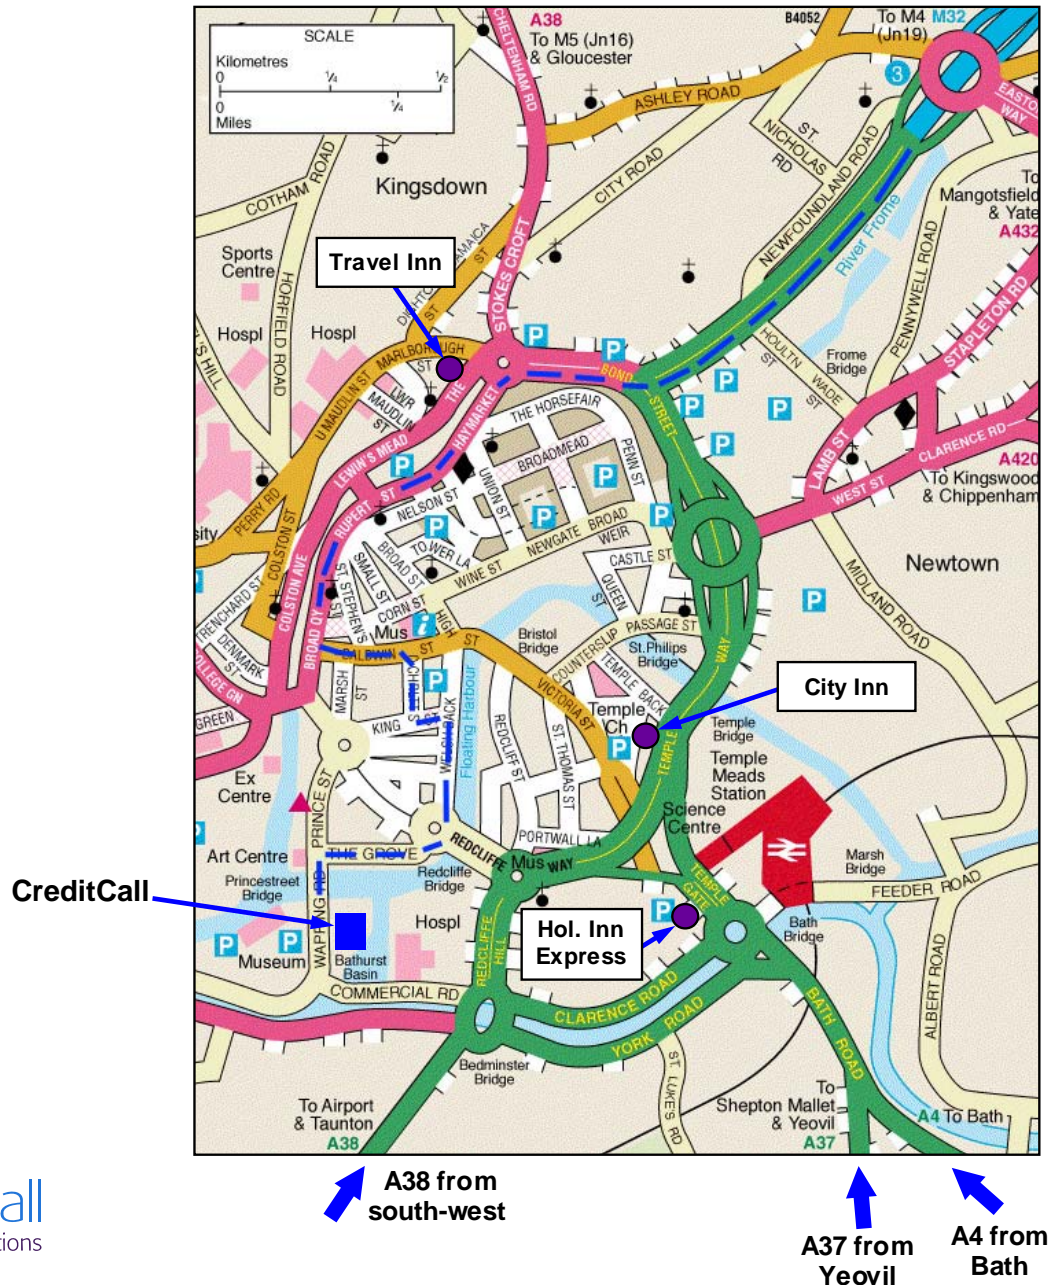

how to find CreditCall

M32 (Spur from M4) 

Merchants House South
Wapping Road
Bristol BS1 4RW
United Kingdom

T 0117 930 4455

F 0117 930 4477

E enquiries@creditcall.co.uk

W www.creditcall.co.uk

The preferred and generally quickest route into Bristol from the north, east and from Wales, is via the M32 from the M4.

Follow the directions indicated by the blue dashes on the map above.

From the south and south-west, follow either the A4, A37, or A38 to Bristol Central. These routes into Bristol are shown at the bottom of the map above.

Ample parking is available in the NCP car park in Wapping Road, directly opposite Merchants House.

If coming by rail, Bristol Temple Meads station is about 10 minutes walk from CreditCall.

CreditCall are on the fourth floor of Merchants House South (the right hand part of the building).