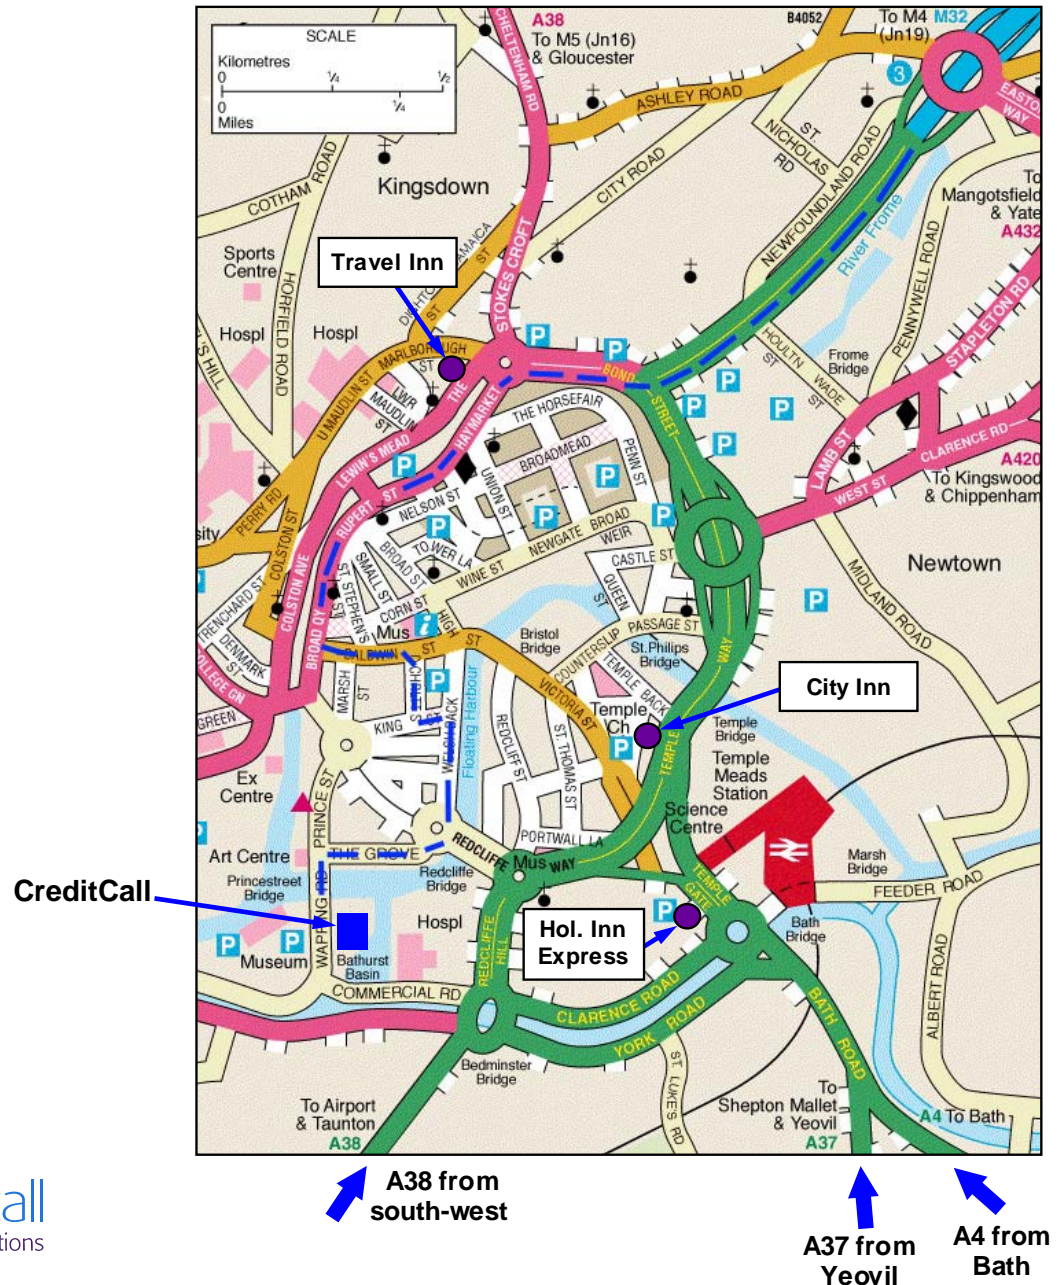

how to find CreditCall

M32 (Spur from M4)

Merchants House South
Wapping Road
Bristol BS1 4RW
United Kingdom

T 0117 930 4455

F 0117 930 4477

E enquiries@creditcall.co.uk

W www.creditcall.co.uk

The preferred and generally quickest route into Bristol from the north, east and from Wales, is via the M32 from the M4.

Follow the directions indicated by the blue dashes on the map above.

From the south and south-west, follow either the A4, A37, or A38 to Bristol Central. These routes into Bristol are shown at the bottom of the map above.

Ample parking is available in the NCP car park in Wapping Road, directly opposite Merchants House.

If coming by rail, Bristol Temple Meads station is about 10 minutes walk from CreditCall.

CreditCall are on the fourth floor of Merchants House South (the right hand part of the building).